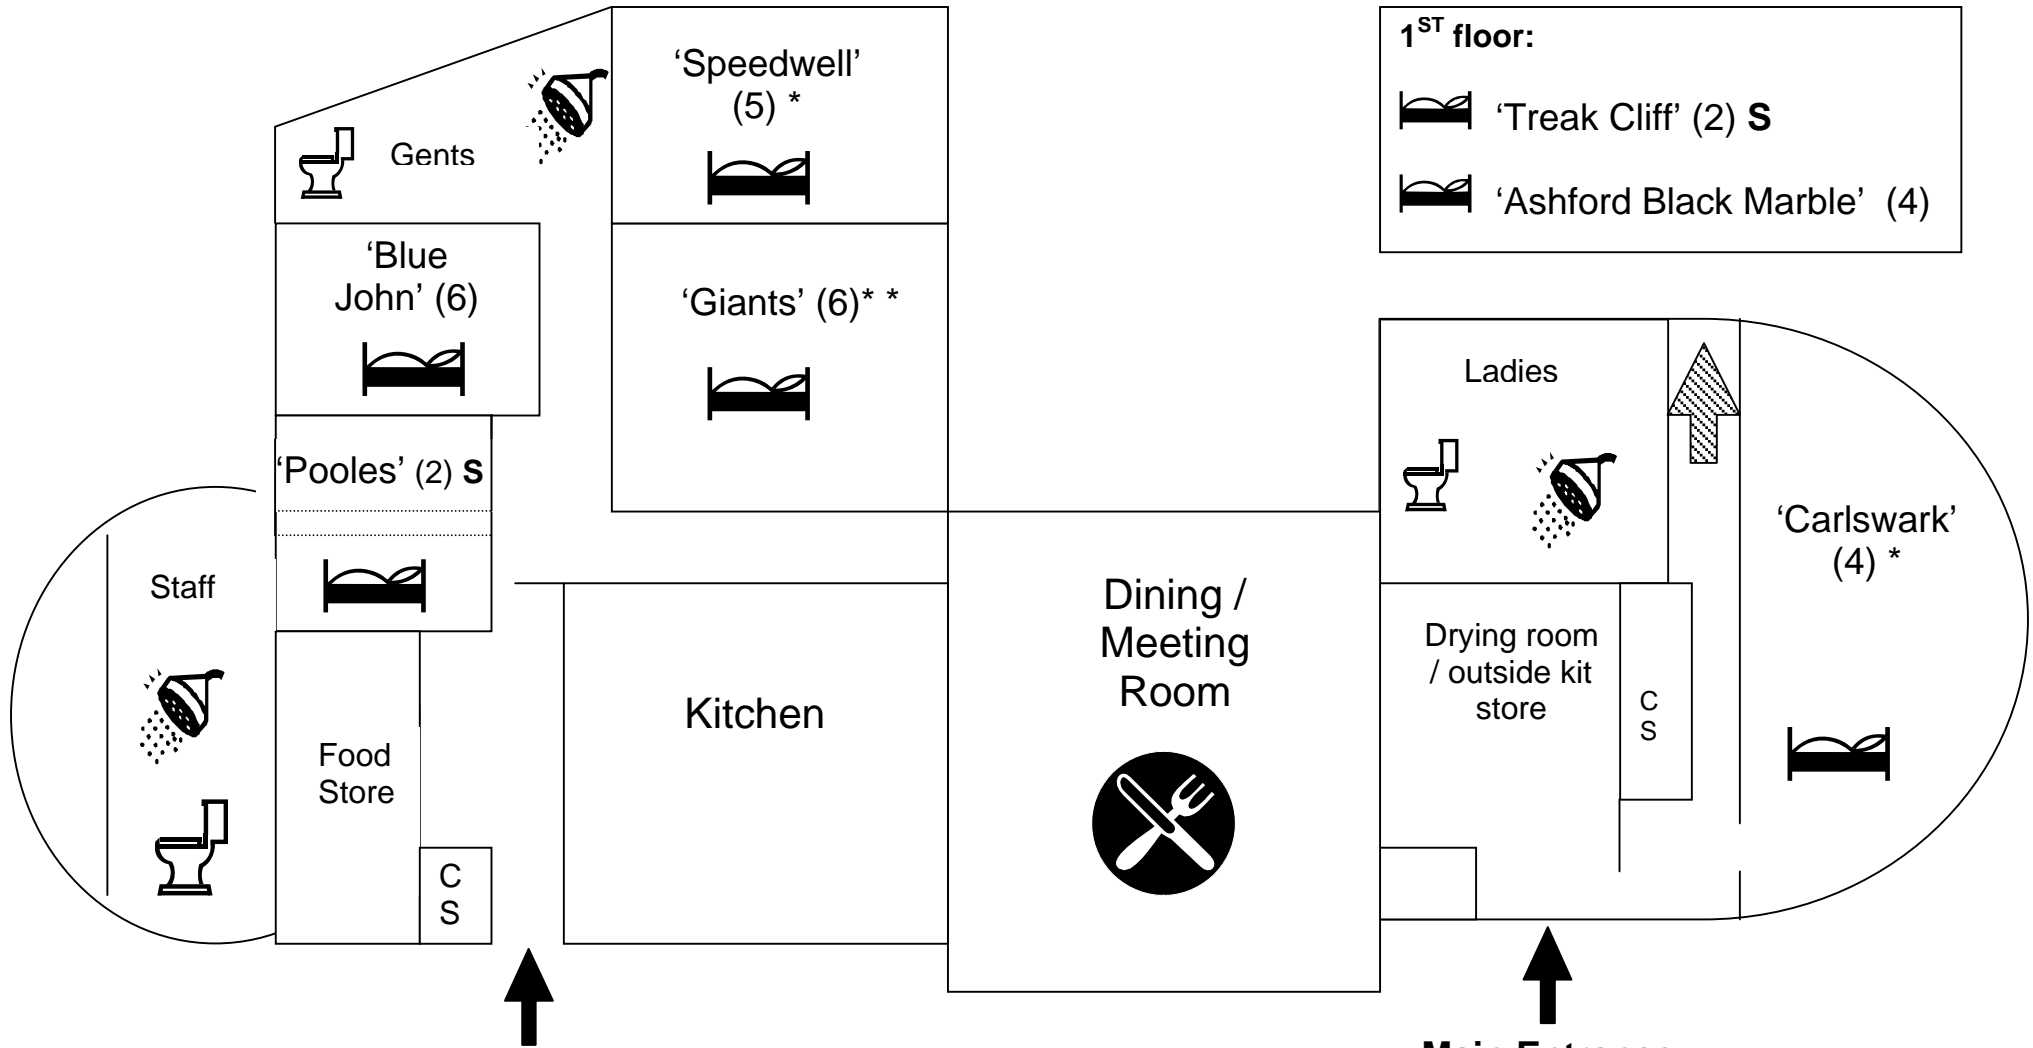

Farm Room Plan

Sleeps 29, including 4 staff

1ST floor:

- 'Treak Cliff' (2) **S**
- 'Ashford Black Marble' (4)

- Key**
- Bedroom (2) Capacity of 2 people
 - Shower **S** Staff Room
 - Toilet **CS** Cleaning Store
 - * Extra mattress possible on floor (4 total)