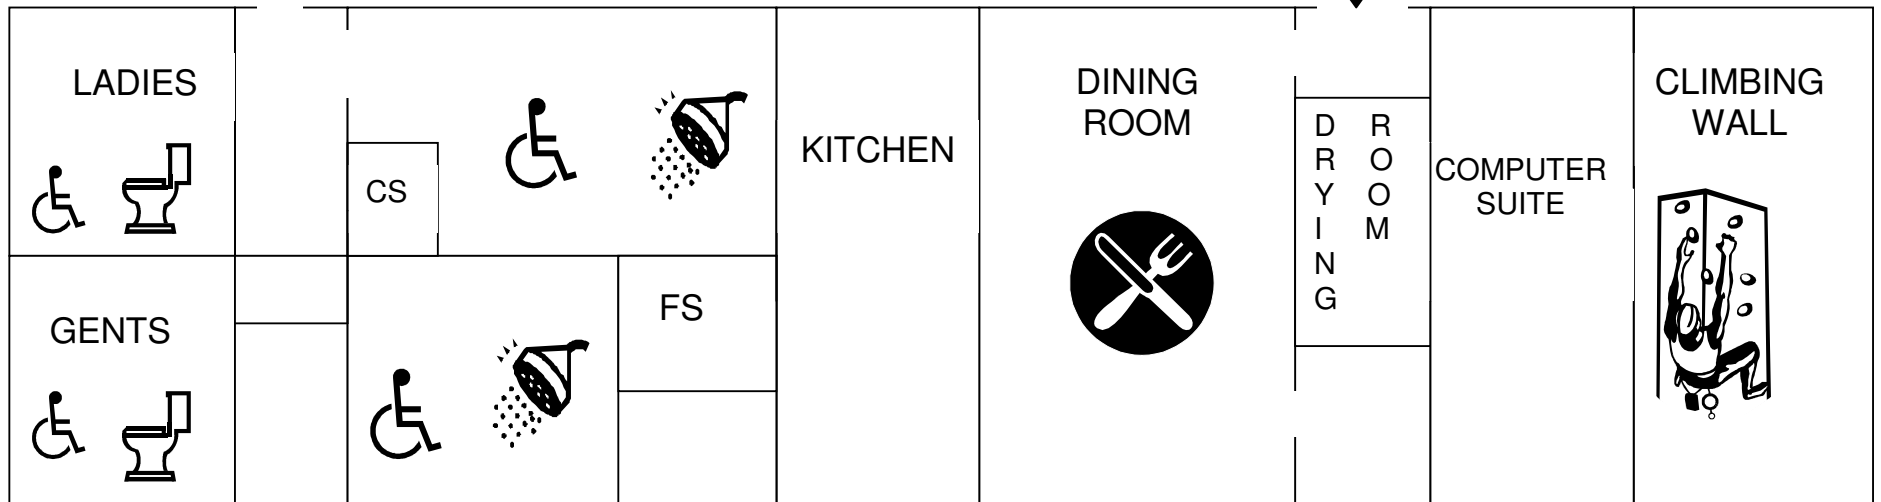

WYEDALE CAMP ROOM PLAN

KEY

	Shower		CS Cleaning Store
	Toilet		FS Food Store
	Disabled Access		Entrance