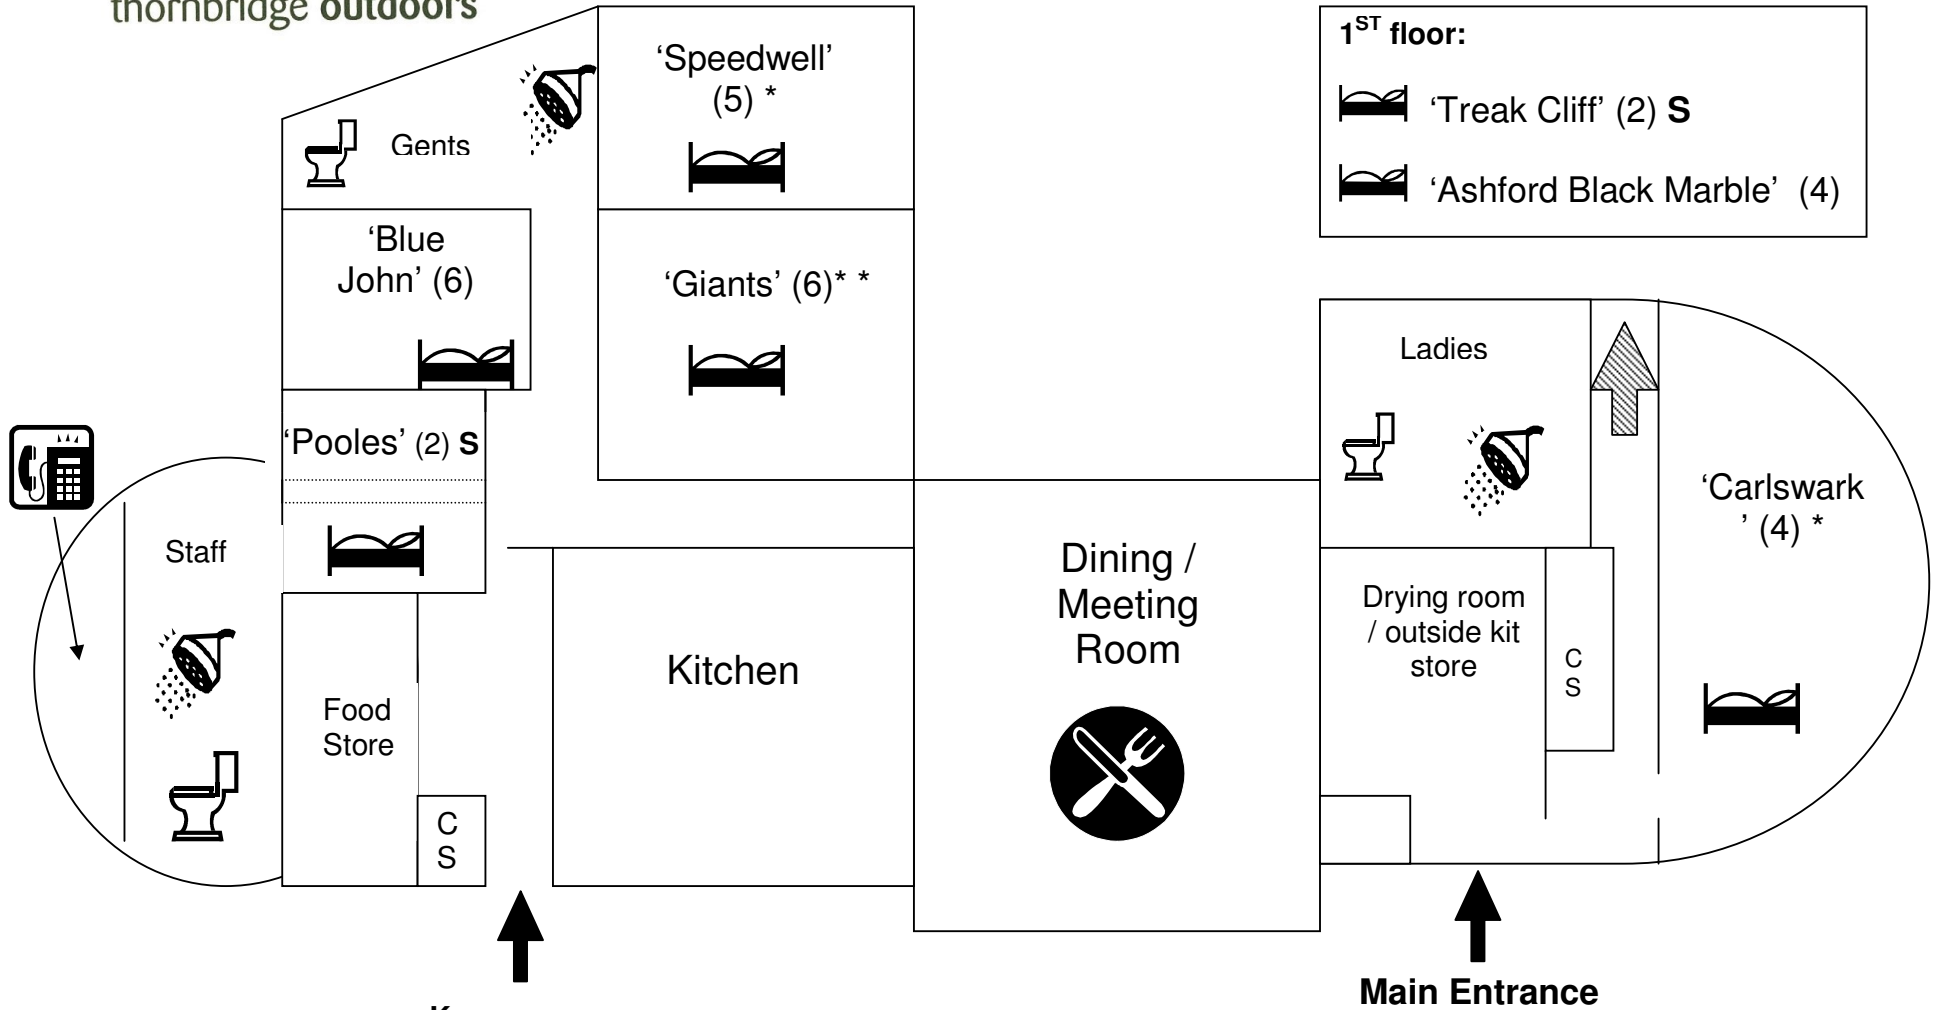

# Farm Room Plan

Sleeps 29, including 4 staff

## Key

- Bedroom (2) Capacity of 2 people
- Shower
- Toilet
- S Staff Room
- CS Cleaning Store
- \* Extra mattress possible on floor (4 total)