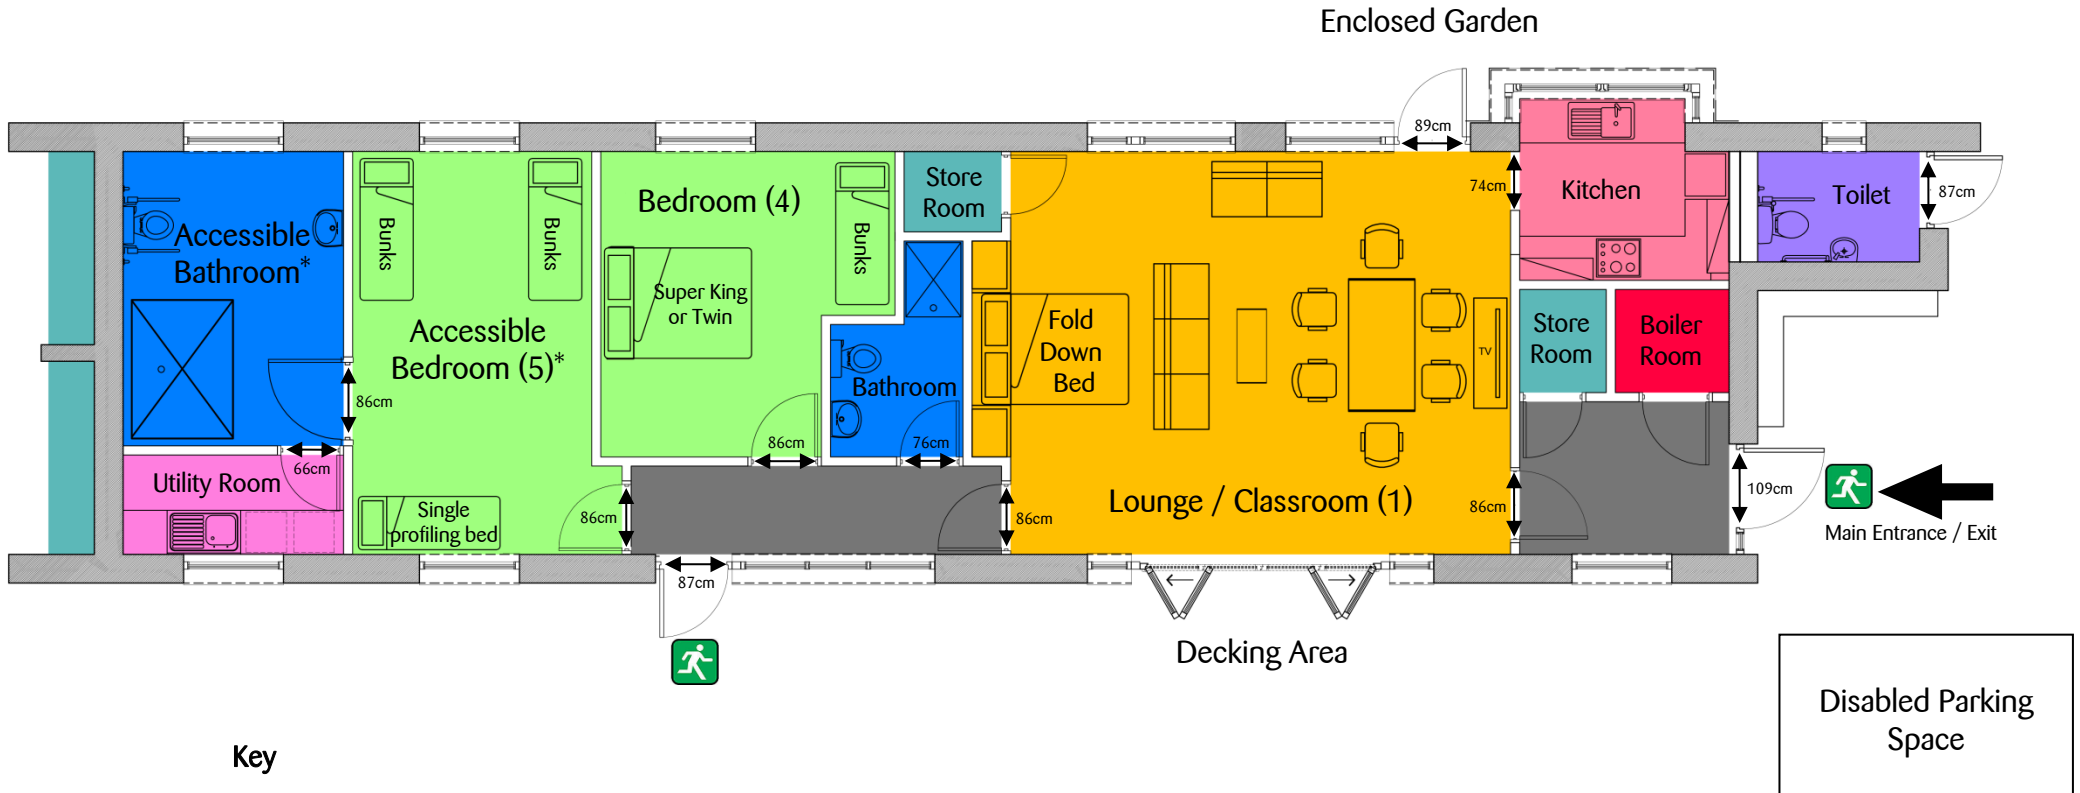

Woodlands Room Plan

Key

(4) Capacity of sleeping 4 people

Fire Exit

* Please see our [website](#) for information on accessible equipment and facilities

Disabled Parking Space