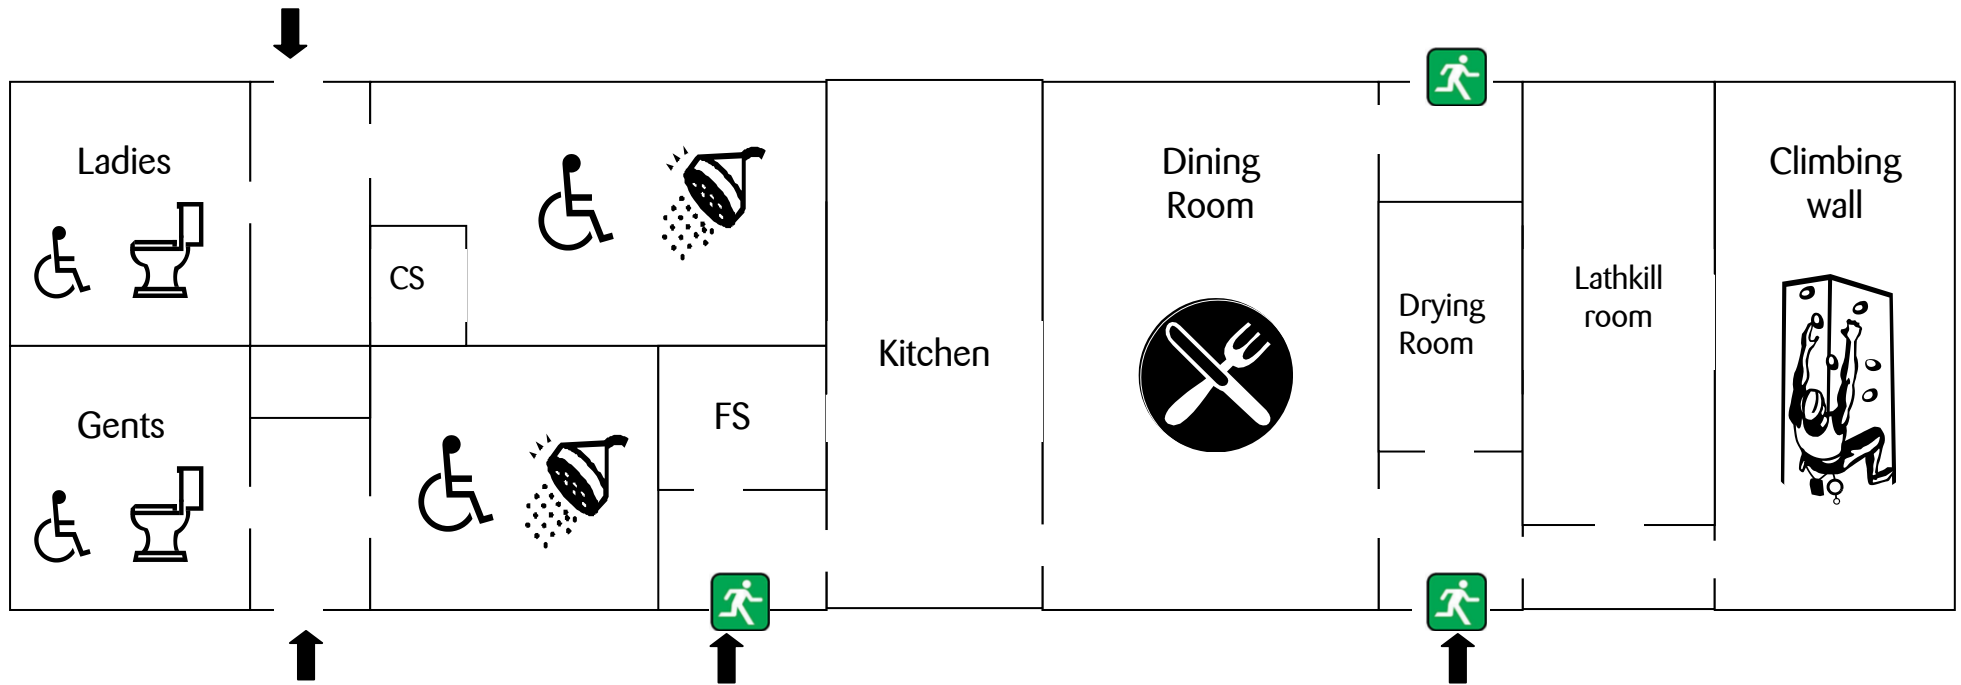

Base Camp Room Plan

Campsite

Key

	Shower		CS Cleaning Store
	Toilet		FS Food Store
	Disabled Access		Entrance and Exit
	Fire Exit		