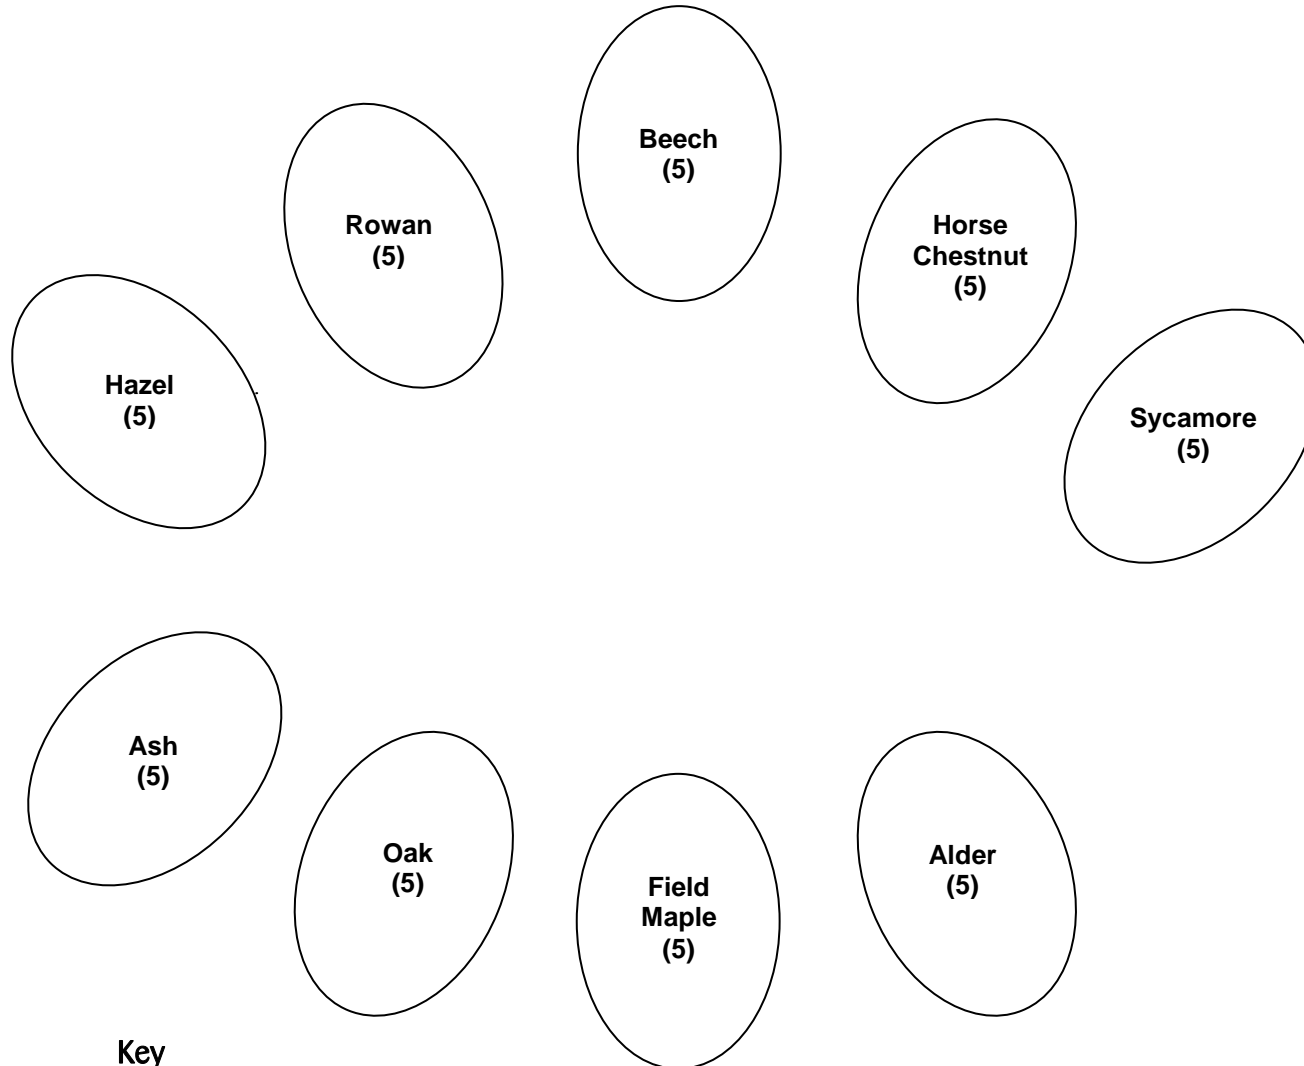

# Teepee Site Plan

Sleeps up to 45

## Key

(5) Capacity up to 5 people

Shower

Toilet