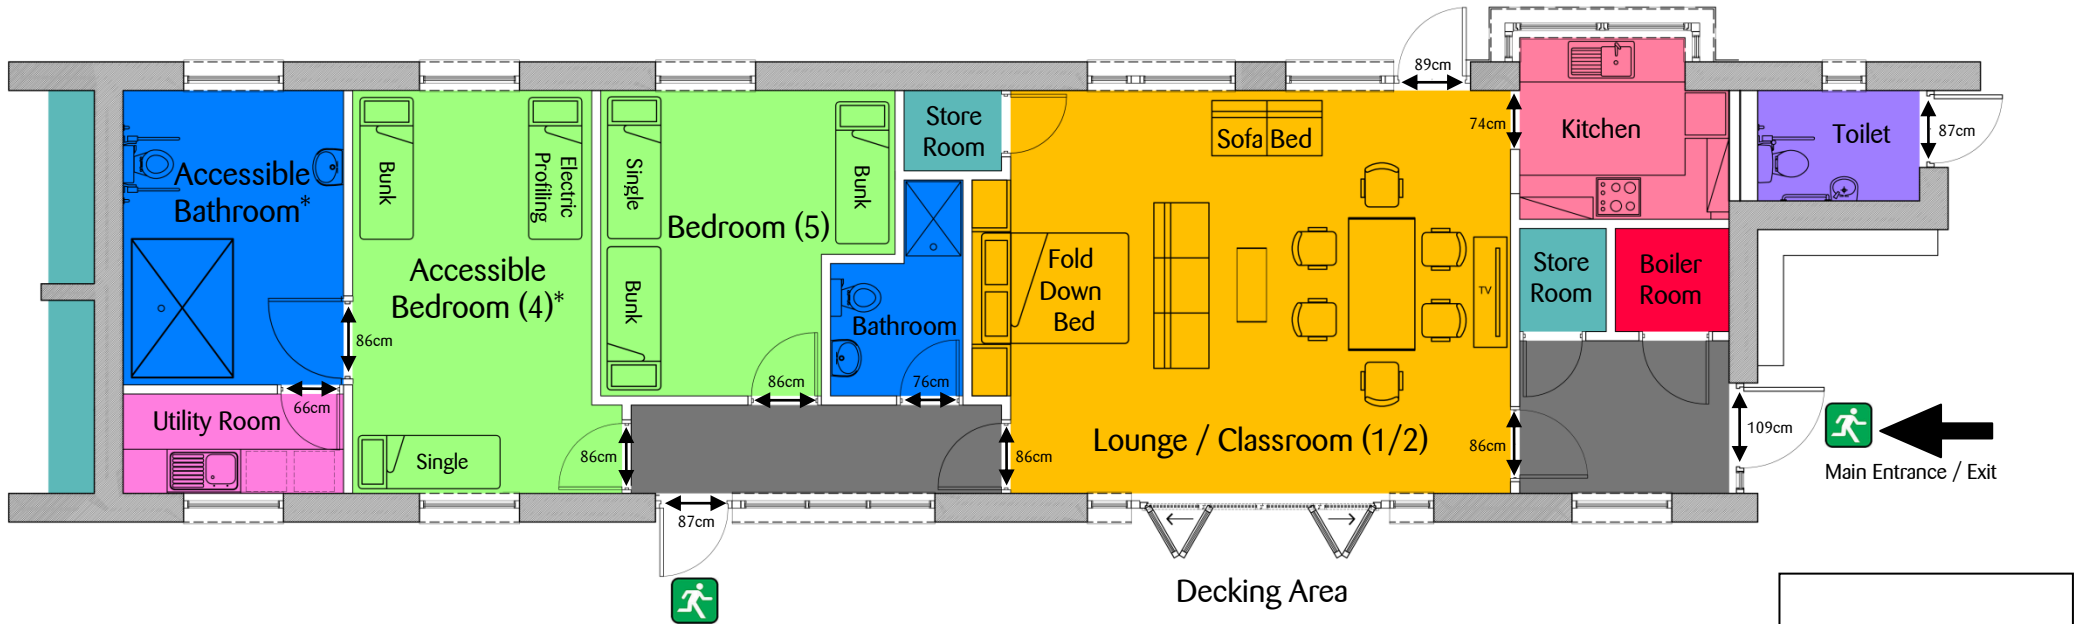

Woodlands Room Plan

Key

(4) Capacity of sleeping 4 people

Fire Exit

* Please see our [website](#) for information on accessible equipment and facilities