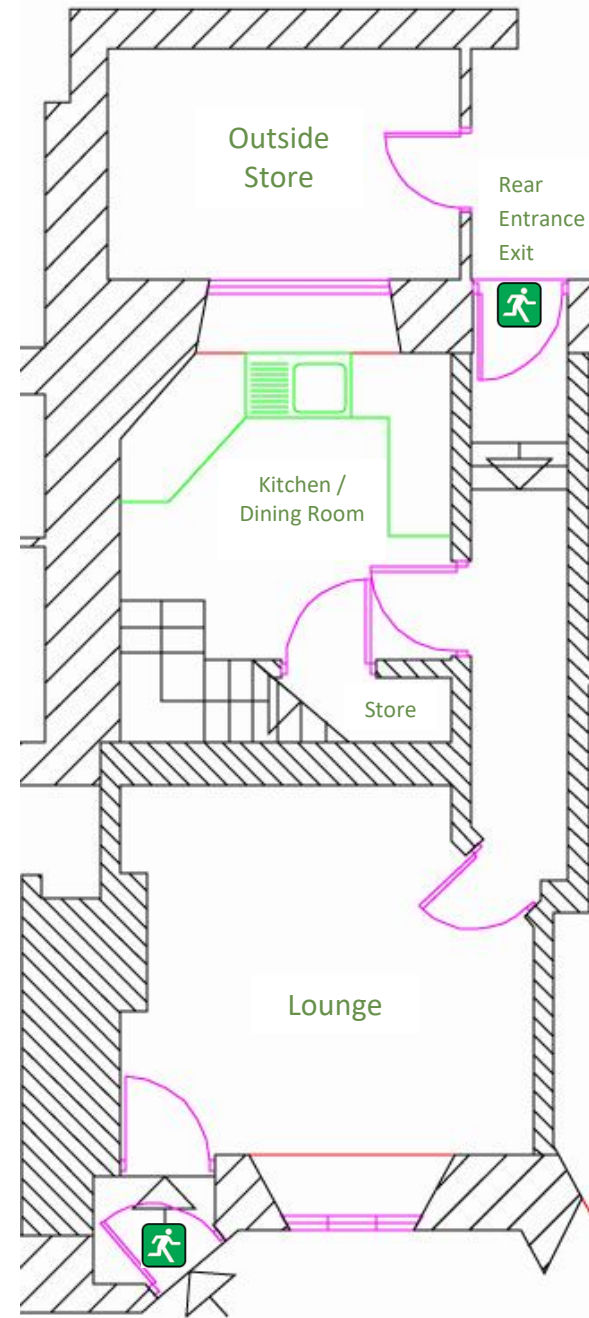

## 2 The Woodlands Room Plan

### Sleeps 4

↑  
Main Entrance / Exit

### 1<sup>st</sup> Floor

#### Key

-  Bedroom
-  Shower
-  Toilet

- (2) Capacity of 2 people
-  Step / Stairs
-  Fire Exit