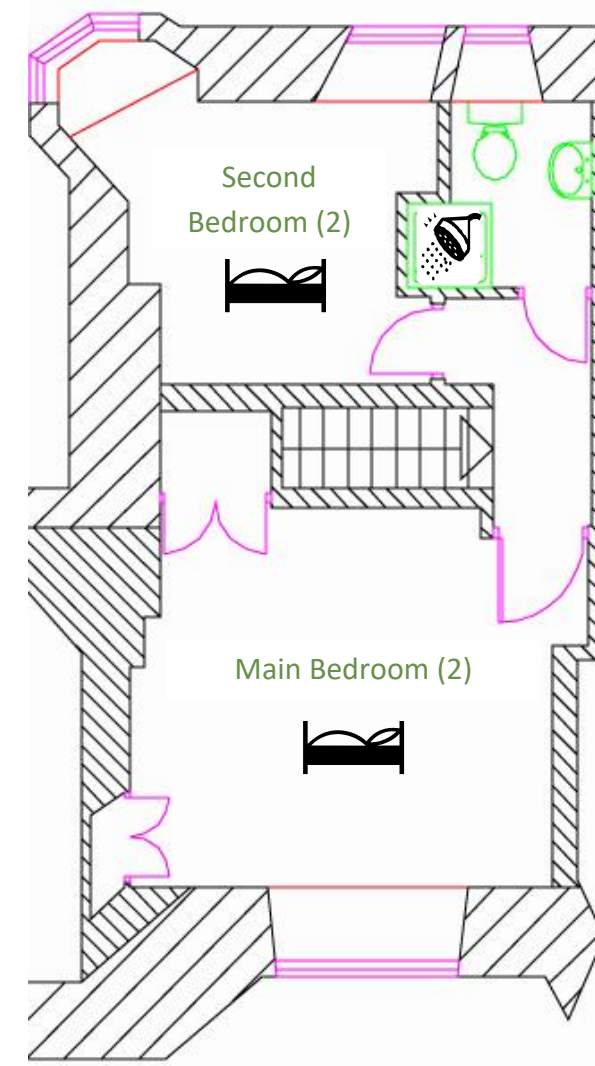

## 2 The Woodlands Room Plan

### Sleeps 4

↑  
Main Entrance / Exit

### 1<sup>st</sup> Floor

#### Key

-  Bedroom
-  Shower
-  Toilet

- (2) Capacity of 2 people
-  Step / Stairs
-  Fire Exit